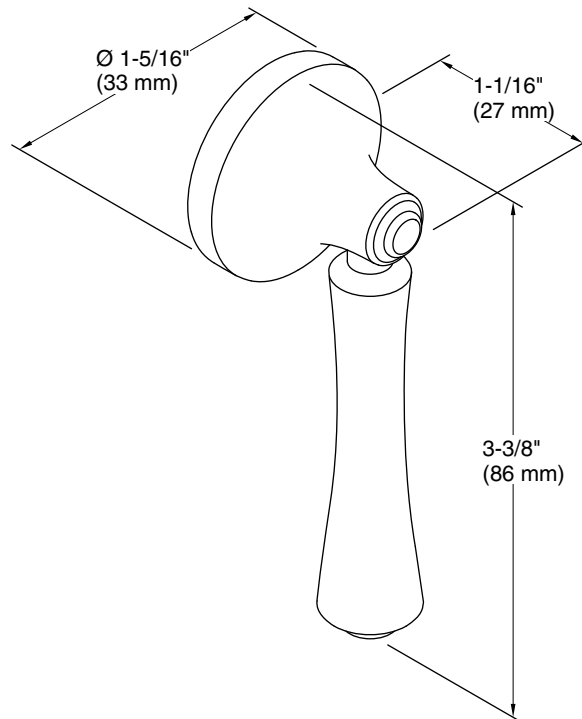

### Features

- Left-hand trip lever
- For use with the K-3814 Corbelle toilet

### Technical Information

All product dimensions are nominal.

Material: Zinc